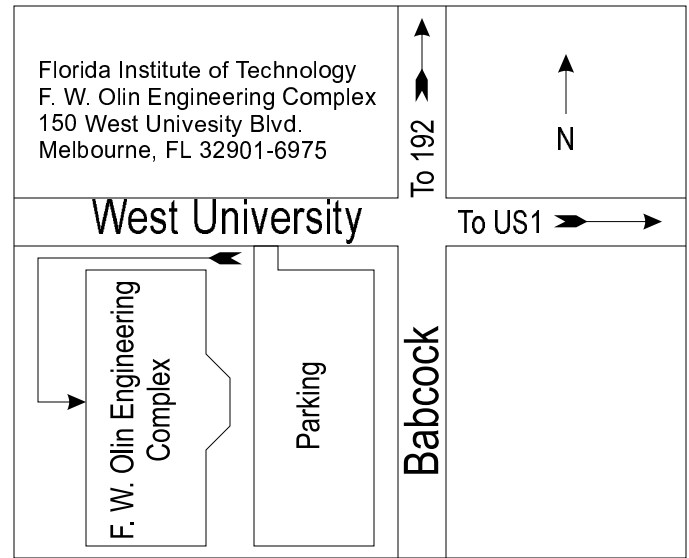

# Got Linux?

Park to the east of the  
F. W. Olin Engineering Complex

Walk around to the front, (West facing) entrance of the building

The lecture hall doors are directly across the lobby from the main  
entrance.

Topics are posted on the MLUG website. Every meeting will provide presentations  
and topical commentary on Linux, the Open Source movement and related Open  
Source projects. Bring your questions!

**Where:** Florida Institute of Technology  
F. W. Olin Engineering Complex  
150 West University Blvd.  
Melbourne, FL 32901-6975