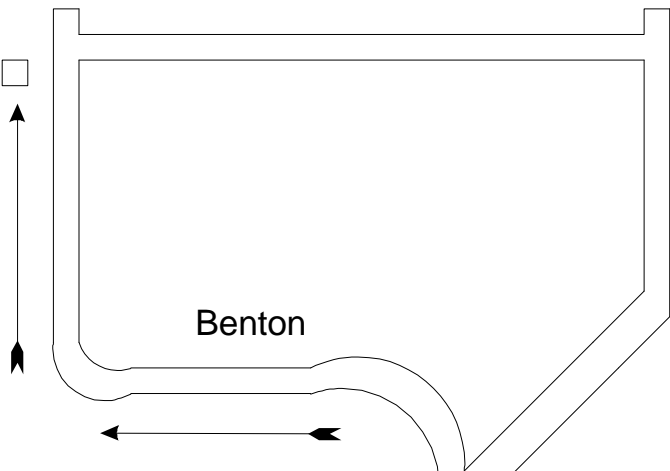

Hala & Tony Awtrey
680 Benton Drive
Melbourne, FL 32901
Call if you get lost:
321-960-6385

Directions to the Awtrey's

From Palm Bay:

Go north on Babcock Street crossing the traffic light at Palm Bay Rd. Turn Right on Sun Lake. Go toward the end of the road and turn Left on Mt. Carmel (it's the 3rd street on the left). Follow Mt. Carmel (it is a winding road) to a newly developed subdivision. Turn left on Benton Drive. Follow Benton Drive till you see our house #680. It is just before you turn Right on to Swanna Drive or go straight onto a blocked road.

From Melbourne:

Go south on Babcock Street crossing the traffic light at Eber. Turn Left on Sun Lake. (It is across from the closed Sav-A-Ton Gas Station). Go toward the end of the road and turn Left on Mt. Carmel (it's the 3rd street on the left). Follow Mt. Carmel (it is a winding road) to a newly developed subdivision. Turn left on Benton Drive. Follow Benton Drive till you see our house #680. It is just before you turn Right on to Swanna Drive or go straight onto a blocked road.